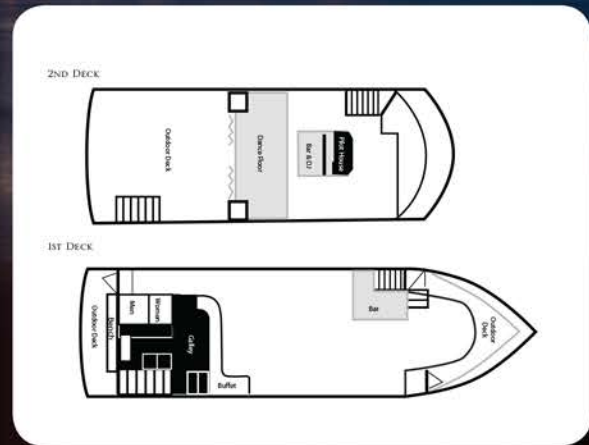

Celebrate

from a different point of view!

MERLOT