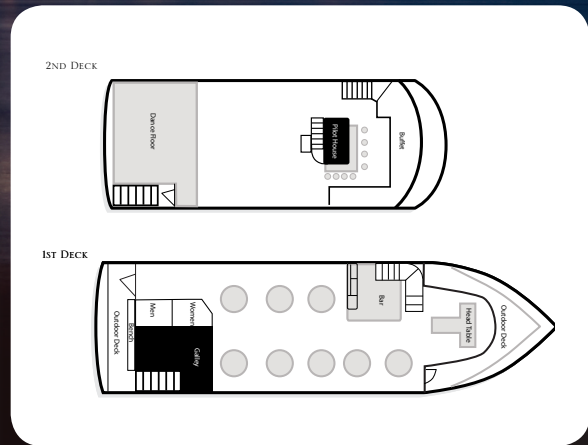

Celebrate

from a different point of view!

CHARDONNAY